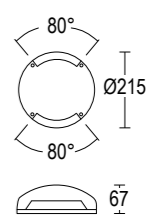

MaxiGeos Flat 215 2L
2 x 4W LED 3000K / 4000K
2 x 544lm - 576lm
2 x 80°
220-240V 50/60hz
alimentatore incluso *LED driver integral*

GH1190