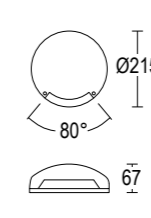

MaxiGeos Flat 215 1L
4W LED 3000K / 4000K
544lm - 576lm
80°
220-240V 50/60hz
alimentatore incluso *LED driver integral*

GH1189