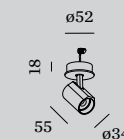

CENO

SEMI RECESSED | CEILING RECESSED

1.0 SEMI RECESSED

LED COB 6W | 350mA | 17V
excl. driver
aluminium powder coated

IP20 0°-90°/350° A 31° SDCM2 L70I55K 0.14kg

CODE
176561W_
176561B_

LIGHT COLOUR	LUMEN CRI	CODE
2700K	470 >90	3
3000K	500 >90	5

1.0

LED COB 6W | 350mA | 17V
excl. driver
aluminium powder coated

IP20 0°-90°/350° A 39° SDCM2 L70I55K 0.12kg

wire springs 45-47 1.85 4-26

CODE
176161W_
176161G_
176161Q_
176161K_
176161CH_
176161B_

LIGHT COLOUR	LUMEN CRI	CODE
2700K A 31°	470 >90	3
3000K A 31°	500 >90	5
2000-3000K 16V	355 >90	9

ALWAYS USE

revision opening required* | 350mA

CODE	
10W dim*	90223402
10W DALI	90243401

more options and specs on page 736

ALWAYS USE

driver | 350mA

CODE	
10W dim	90223402
10W DALI	90243401

more options and specs on page 736