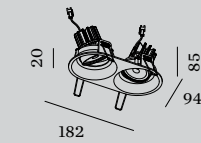

DEEP ADJUST

CEILING RECESSED

2.0 LED

2x COB 6/9W | 350/500mA | 17V
excl. driver
aluminium powder coated

IP20 0°-35°/355° 36° SDCM2 L80/55K 0.61kg

wire springs 89x172-178 90 4-23

CODE	
184761W_	184761B_

LIGHT COLOUR	LUMEN	CRI	CODE
2700K	2x530/715	>90	3
3000K	2x575/775	>90	5
4000K	2x620/830	>90	7
2000-3000K	2x380/560	>90	9

ALWAYS USE

driver | 500mA | only 1x needed

CODE	
20W	90218601
20W dim	90224602
20W DALI	90244604

more options and specs on page 737

2.0 PAR16

2x PAR16 max. 12W | GU10
100-240VAC | 50-60Hz
aluminium powder coated

IP20 0°-35°/355° 0.42kg

wire springs 89x172-178 105 4-23

CODE	
112720W0	112720B0

OPTIONAL

PAR16 6.5W | GU10 | phase-cut dim

CODE	
2700K 460lm	901228W3
2700K 437lm	901228B3
3000K 500lm	901228W5
3000K 457lm	901228B5