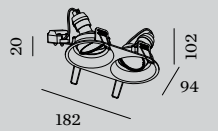

DEEP ADJUST

CEILING RECESSED

2.0 LED

2x COB 6/9W | 350/500mA | 17V
excl. driver
aluminium powder coated

IP20 0°-35°/355° 36° SDCM2 L80/55K 0.61kg

wire springs 89x172-178 90 4-23

CODE	
184761W_	184761B_

LIGHT COLOUR	LUMEN	CRI	CODE
2700K	2x530/715	>90	3
3000K	2x575/775	>90	5
4000K	2x620/830	>90	7
2000-3000K	2x380/560	>90	9

IP20 0°-35°/355° 0.42kg

wire springs 89x172-178 105 4-23

CODE	
112720W0	112720B0

OPTIONAL

PAR16 6.5W | GU10 | phase-cut dim

CODE	
2700K 460lm	901228W3
2700K 437lm	901228B3
3000K 500lm	901228W5
3000K 457lm	901228B5